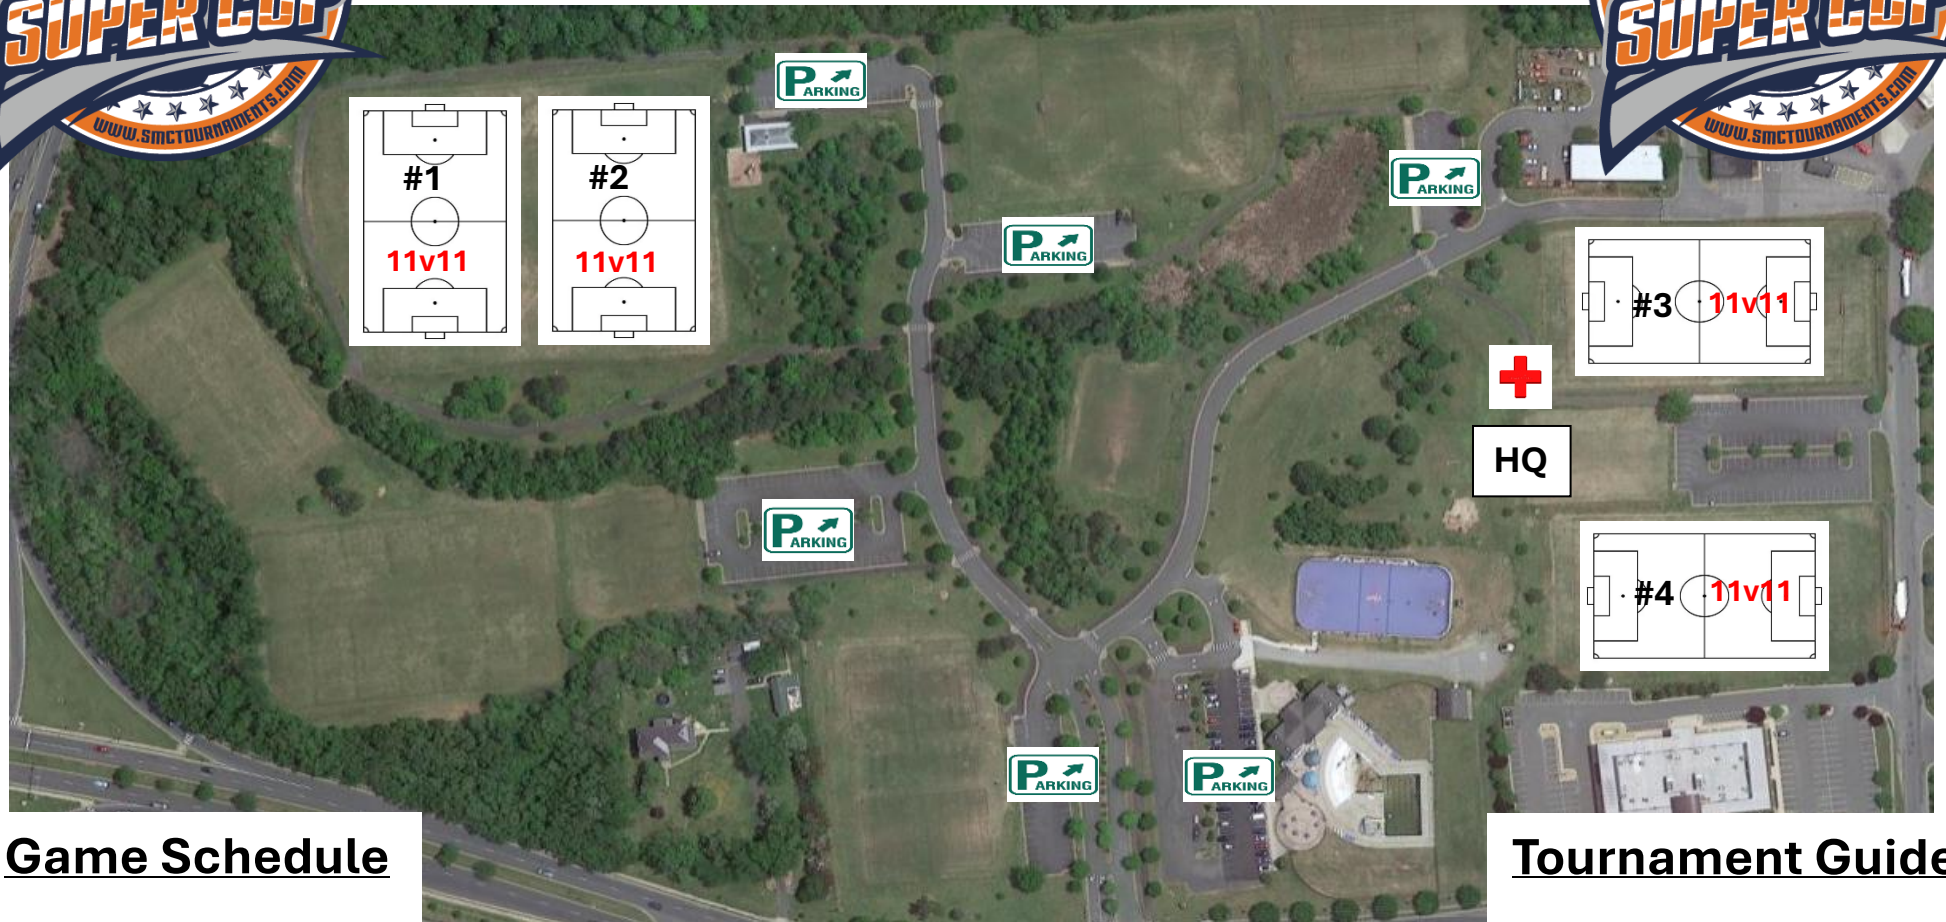

Dixon Park

Game Schedule

Tournament Guide

**1300 Dixon Street
Fredericksburg, VA 22401**

www.smctournaments.com