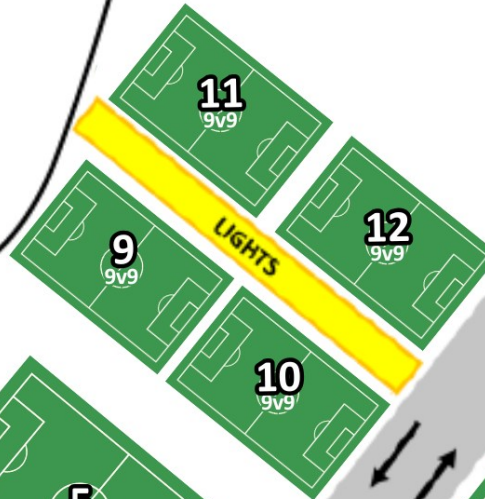

LONESTAR LEGACY CUP & SHOWCASE

PLANO 4401 14th Street
Plano, TX 75074
OUTDOOR TRAINING

LIGHTS

PARKING

DO NOT PARK IN THE RED AREAS. VEHICLES WILL BE TOWED.

17 (11v11)

HQ

Clubhouse

FALL 2024

14th Street

14th Street

Enter

Exit

SCHEDULE

EVENTS GUIDE

www.smcsoccer.com