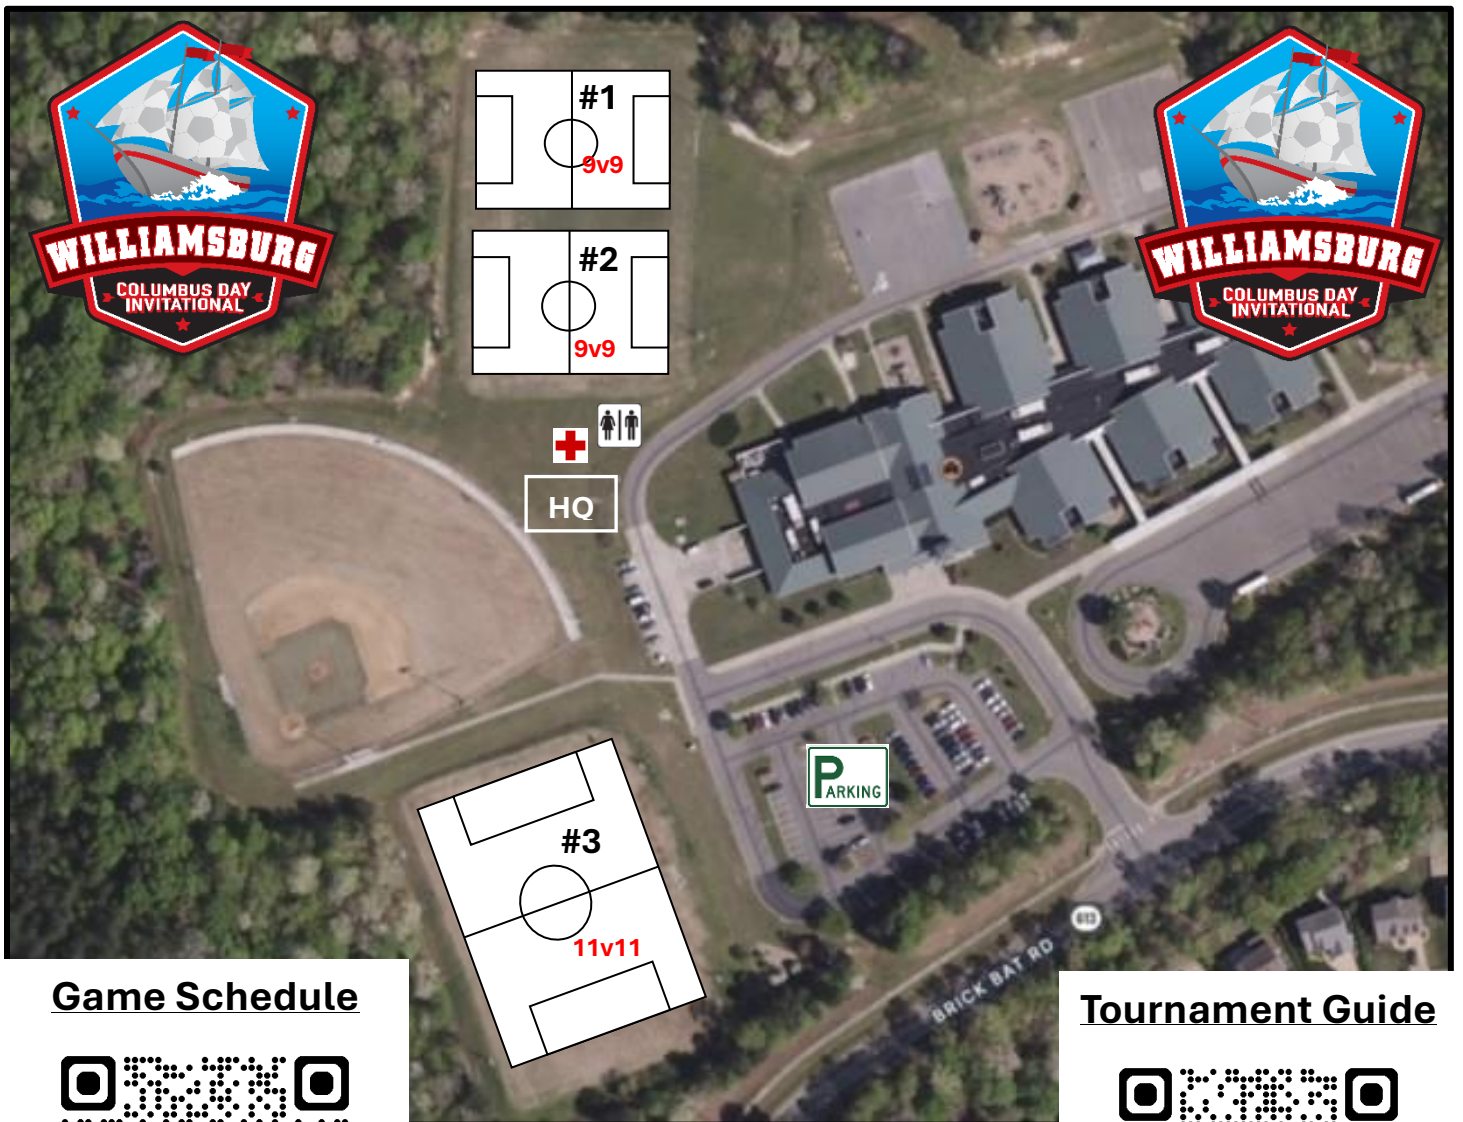

MATOAKA ELEMENTARY SCHOOL

Game Schedule

Tournament Guide

**4001 Brick Bat Road
Williamsburg, VA 23188**