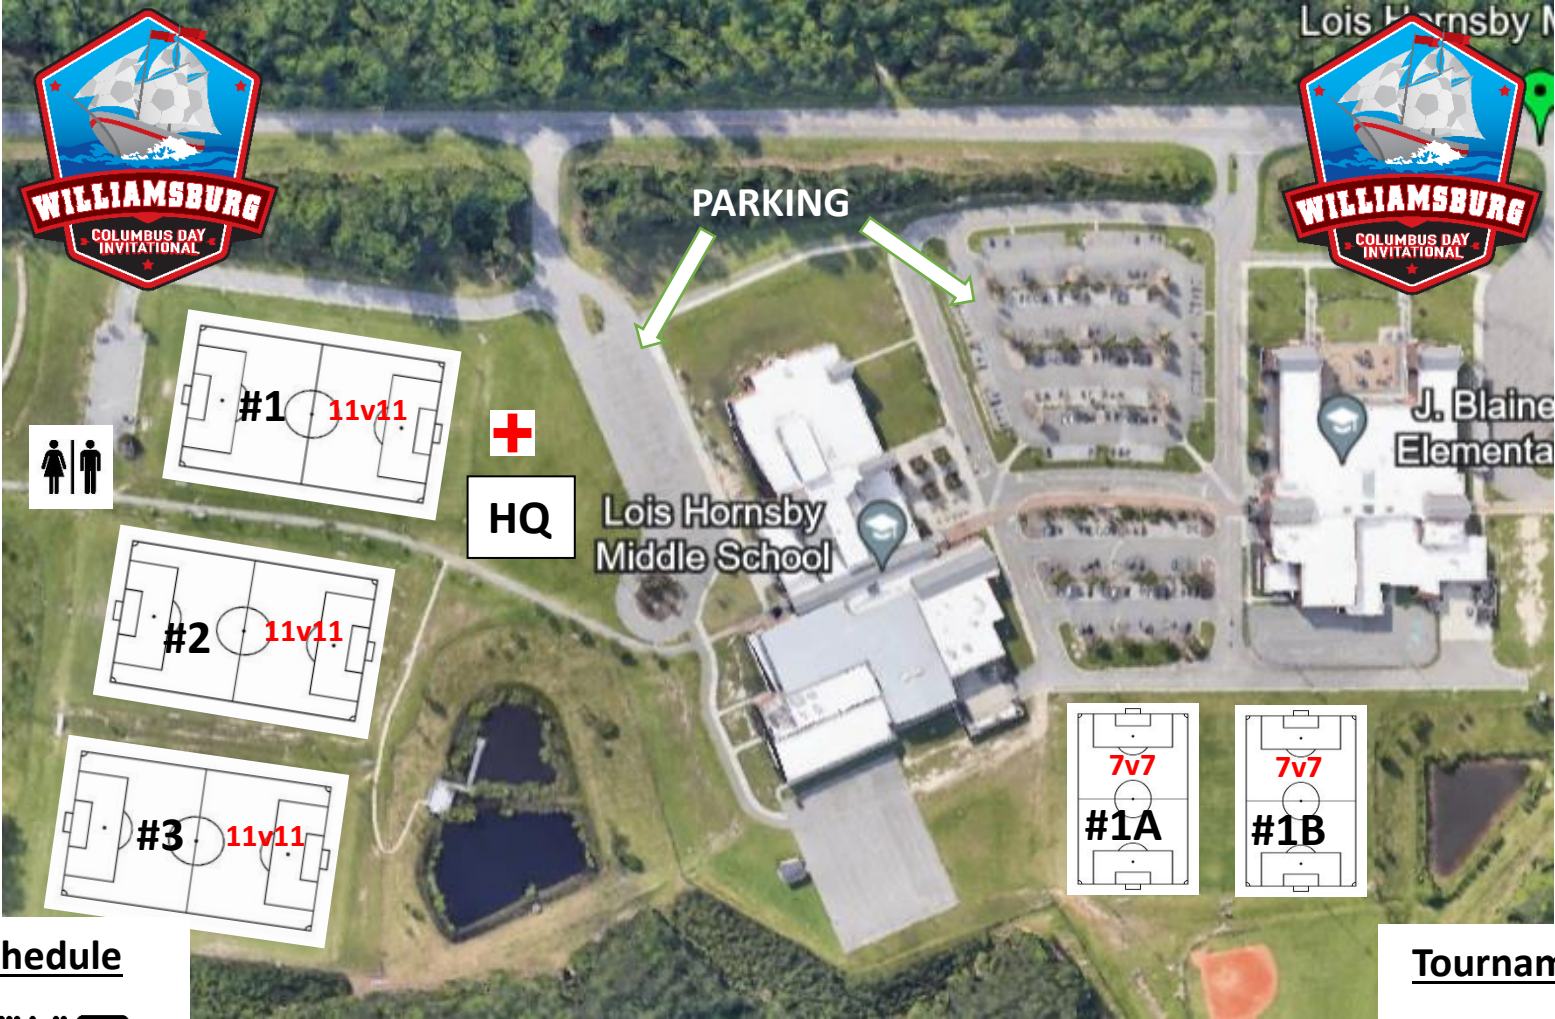

# Hornsby Middle School and Blayton Elementary School Field Map

## Game Schedule

Hornsby Middle School – 850 Jolly Pond Road, Williamsburg, VA 23188  
Blayton Elementary School – 800 Jolly Pond Road, Williamsburg, VA 23188